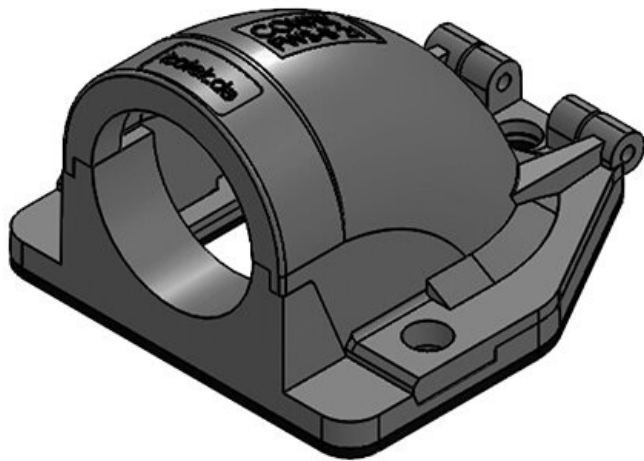

CONFIX™ FWS-B 21 gy

Part No.	31417	Nominal size	NW 23
EAN	4251269300	No. of screw	3
	370	holes	
Package quantity	10	Diam. of screw	6,6 mm
Length	67 mm	holes	
Width	63 mm		
Height	41 mm		
Colour	grey (RAL 7011)