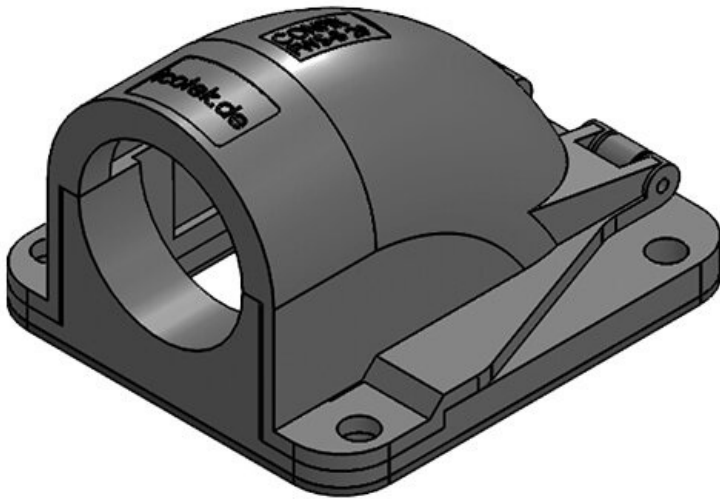

CONFIX™ FWS-B 29 gy

Part No.	31420	Nominal size	NW 29
EAN	4251269300	No. of screw	4
	394	holes	
Package quantity	10	Diam. of screw	6,6 mm
		holes	
Length	85 mm		
Width	76 mm		
Height	51 mm		
Colour	grey (RAL 7011)