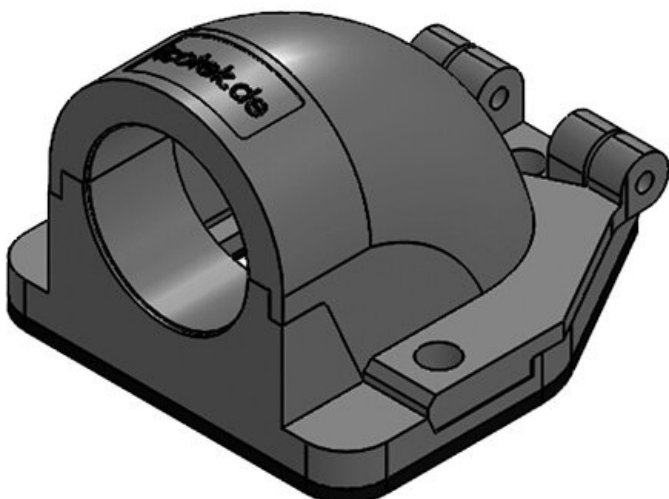

CONFIX™ FWS-A 20 gy

Part No.	31384	Colour	grey (RAL 7011)
EAN	4251269300233	No. of screw holes	3
Package quantity	10	Diam. of screw holes	4,3 mm
Length	49 mm		
Width	45 mm		
Height	32 mm		
Thread	M20 x 1,5