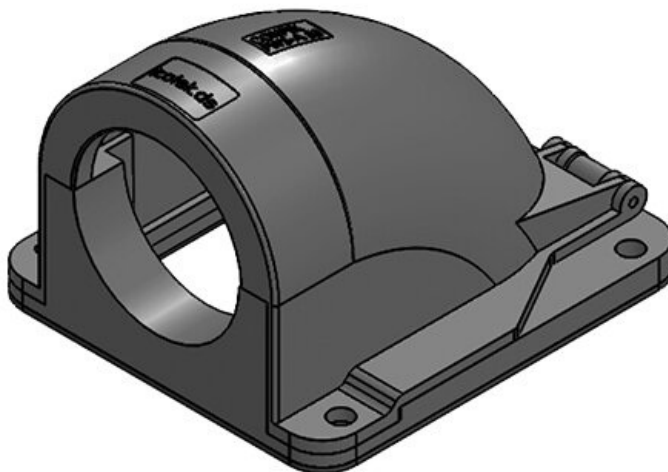

CONFIX™ FWS-A 50 gy

Part No.	31396	Colour	grey (RAL
EAN	4251269300		7011)
	318	No. of screw	4
Package	5	holes	
quantity		Diam. of screw	6,6 mm
Length	111 mm	holes	
Width	100 mm		
Height	73 mm		
Thread	M50 × 1,5