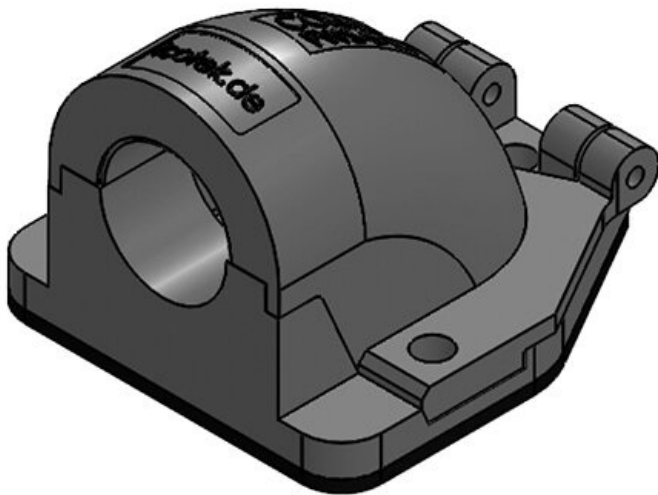

CONFIX™ FWS-A 16 gy

Part No.	31381	Colour	grey (RAL 7011)
EAN	4251269300219	No. of screw holes	3
Package quantity	10	Diam. of screw holes	4,3 mm
Length	49 mm		
Width	45 mm		
Height	32 mm		
Thread	M16 x 1,5