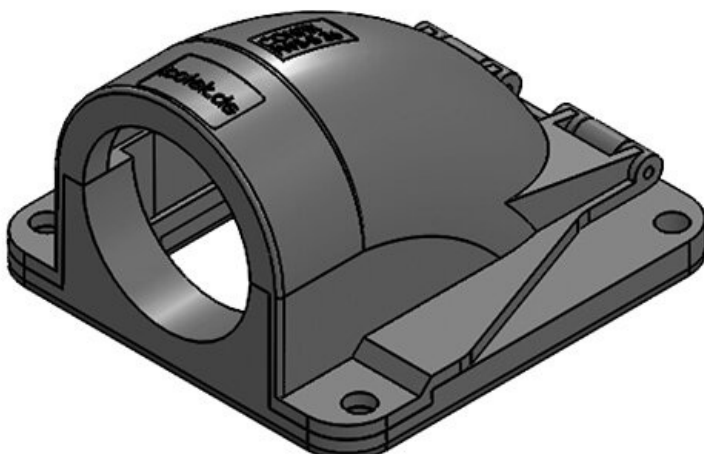

CONFIX™ FWS-B 36 gy

Part No.	31423	Nominal size	NW 37
EAN	4251269300	No. of screw	4
	417	holes	
Package quantity	5	Diam. of screw	6,6 mm
		holes	
Length	97 mm		
Width	92 mm		
Height	56 mm		
Colour	grey (RAL 7011)