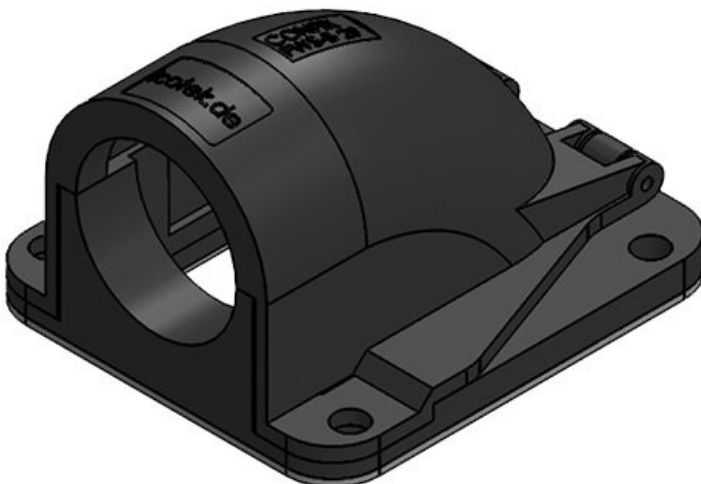

CONFIX™ FWS-B 29 bk

Part No.	31419	Nominal size	NW 29
EAN	4251269300	No. of screw	4
	387	holes	
Package quantity	10	Diam. of screw	6,6 mm
Length	85 mm	holes	
Width	76 mm		
Height	51 mm		
Colour	black