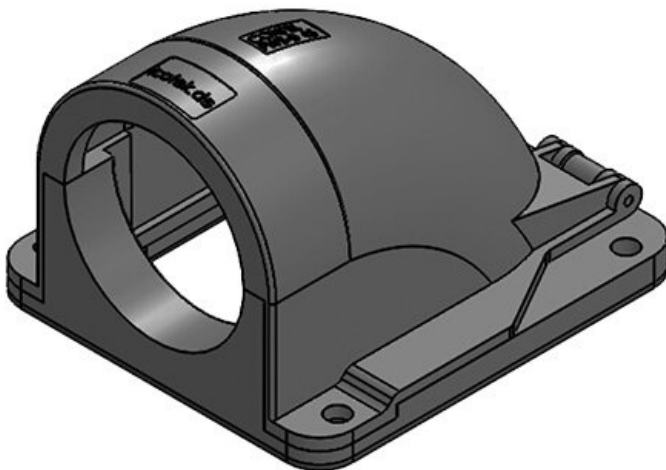

Part No.	31426	Nominal size	NW 50
EAN	4251269300	No. of screw	4
	431	holes	
Package	5	Diam. of screw	6,6 mm
quantity		holes	
Length	111 mm		
Width	100 mm		
Height	73 mm		
Colour	grey (RAL		
	7011)		

icotek®
smart cable management