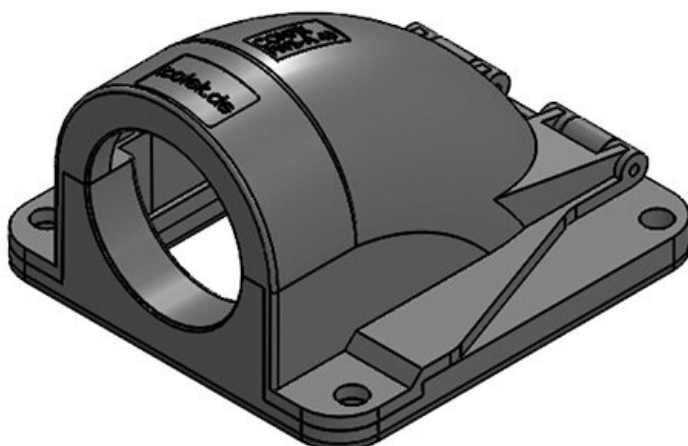

CONFIX™ FWS-A 40 gy

Part No.	31393	Colour	grey (RAL 7011)
EAN	4251269300	No. of screw holes	4
Package quantity	295	Diam. of screw holes	6,6 mm
Length	5		
Width	97 mm		
Height	92 mm		
Thread	56 mm		
	M40 × 1,5